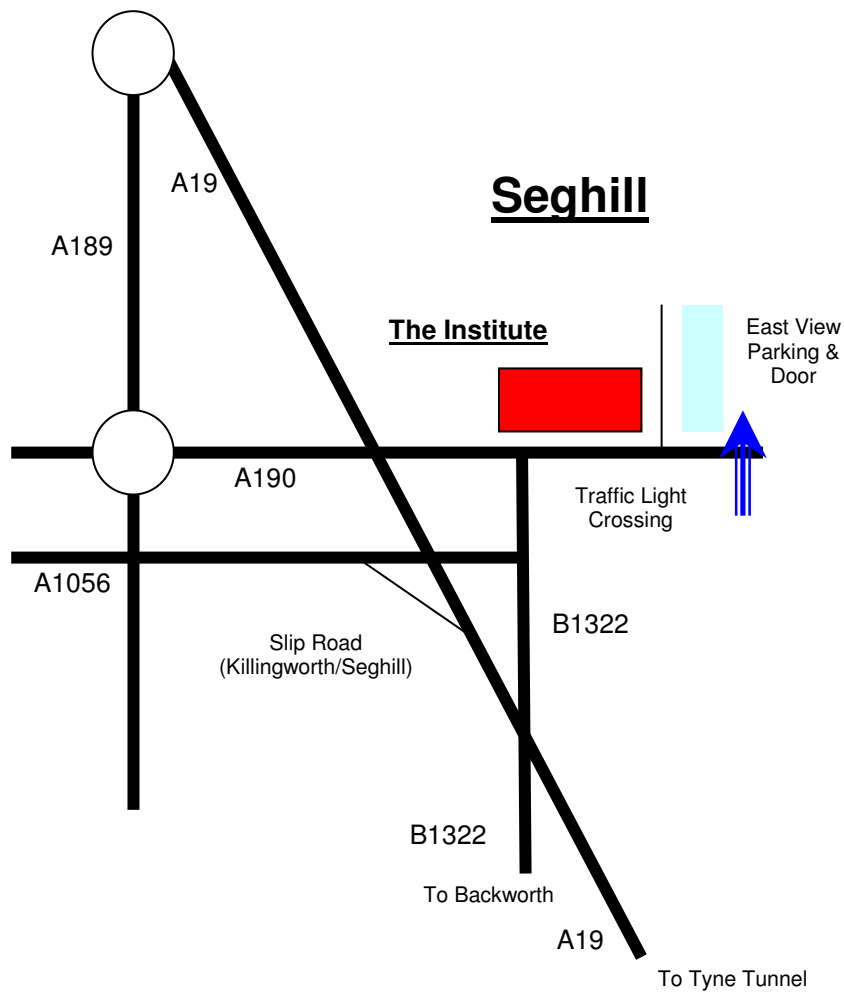

**THE INSTITUTE**  
**MAIN STREET NORTH, SEGHILL. NE23 7SB**  
**(NEAR CRAMLINGTON & SEATON DELAVAL)**

On the main road (A190), between the Spine Road (A189) and Seaton Delaval, next to the Pelican (traffic light) crossing and opposite some shops. Access to the hall is up a small flight of stairs by the parking spaces at the side of the building. You may have to knock as the door is a fire exit and only opens from the inside.

Maps not to  
Scale